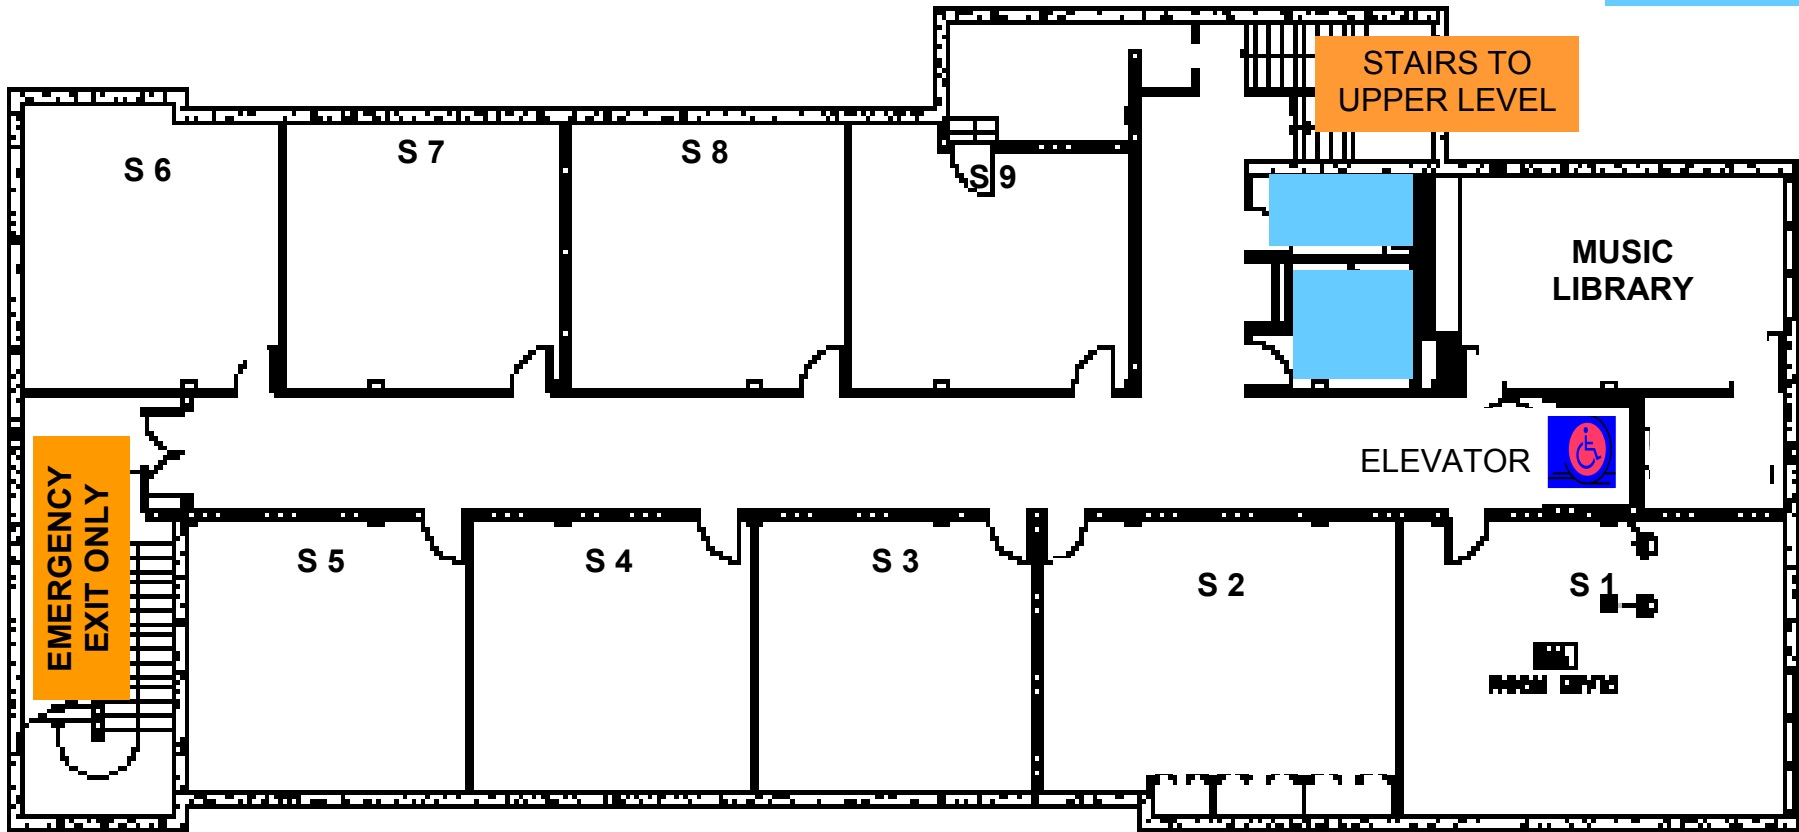

SANCTUARY BUILDING—LOWER LEVEL

These rooms are located in the basement of the Sanctuary Building.
They are accessed by stairs from the Breezeway Entrance
or by an elevator from a Topf Road entrance.

Indicates
STAIRS

RESTROOMS

FAIRWAY

Topf Road