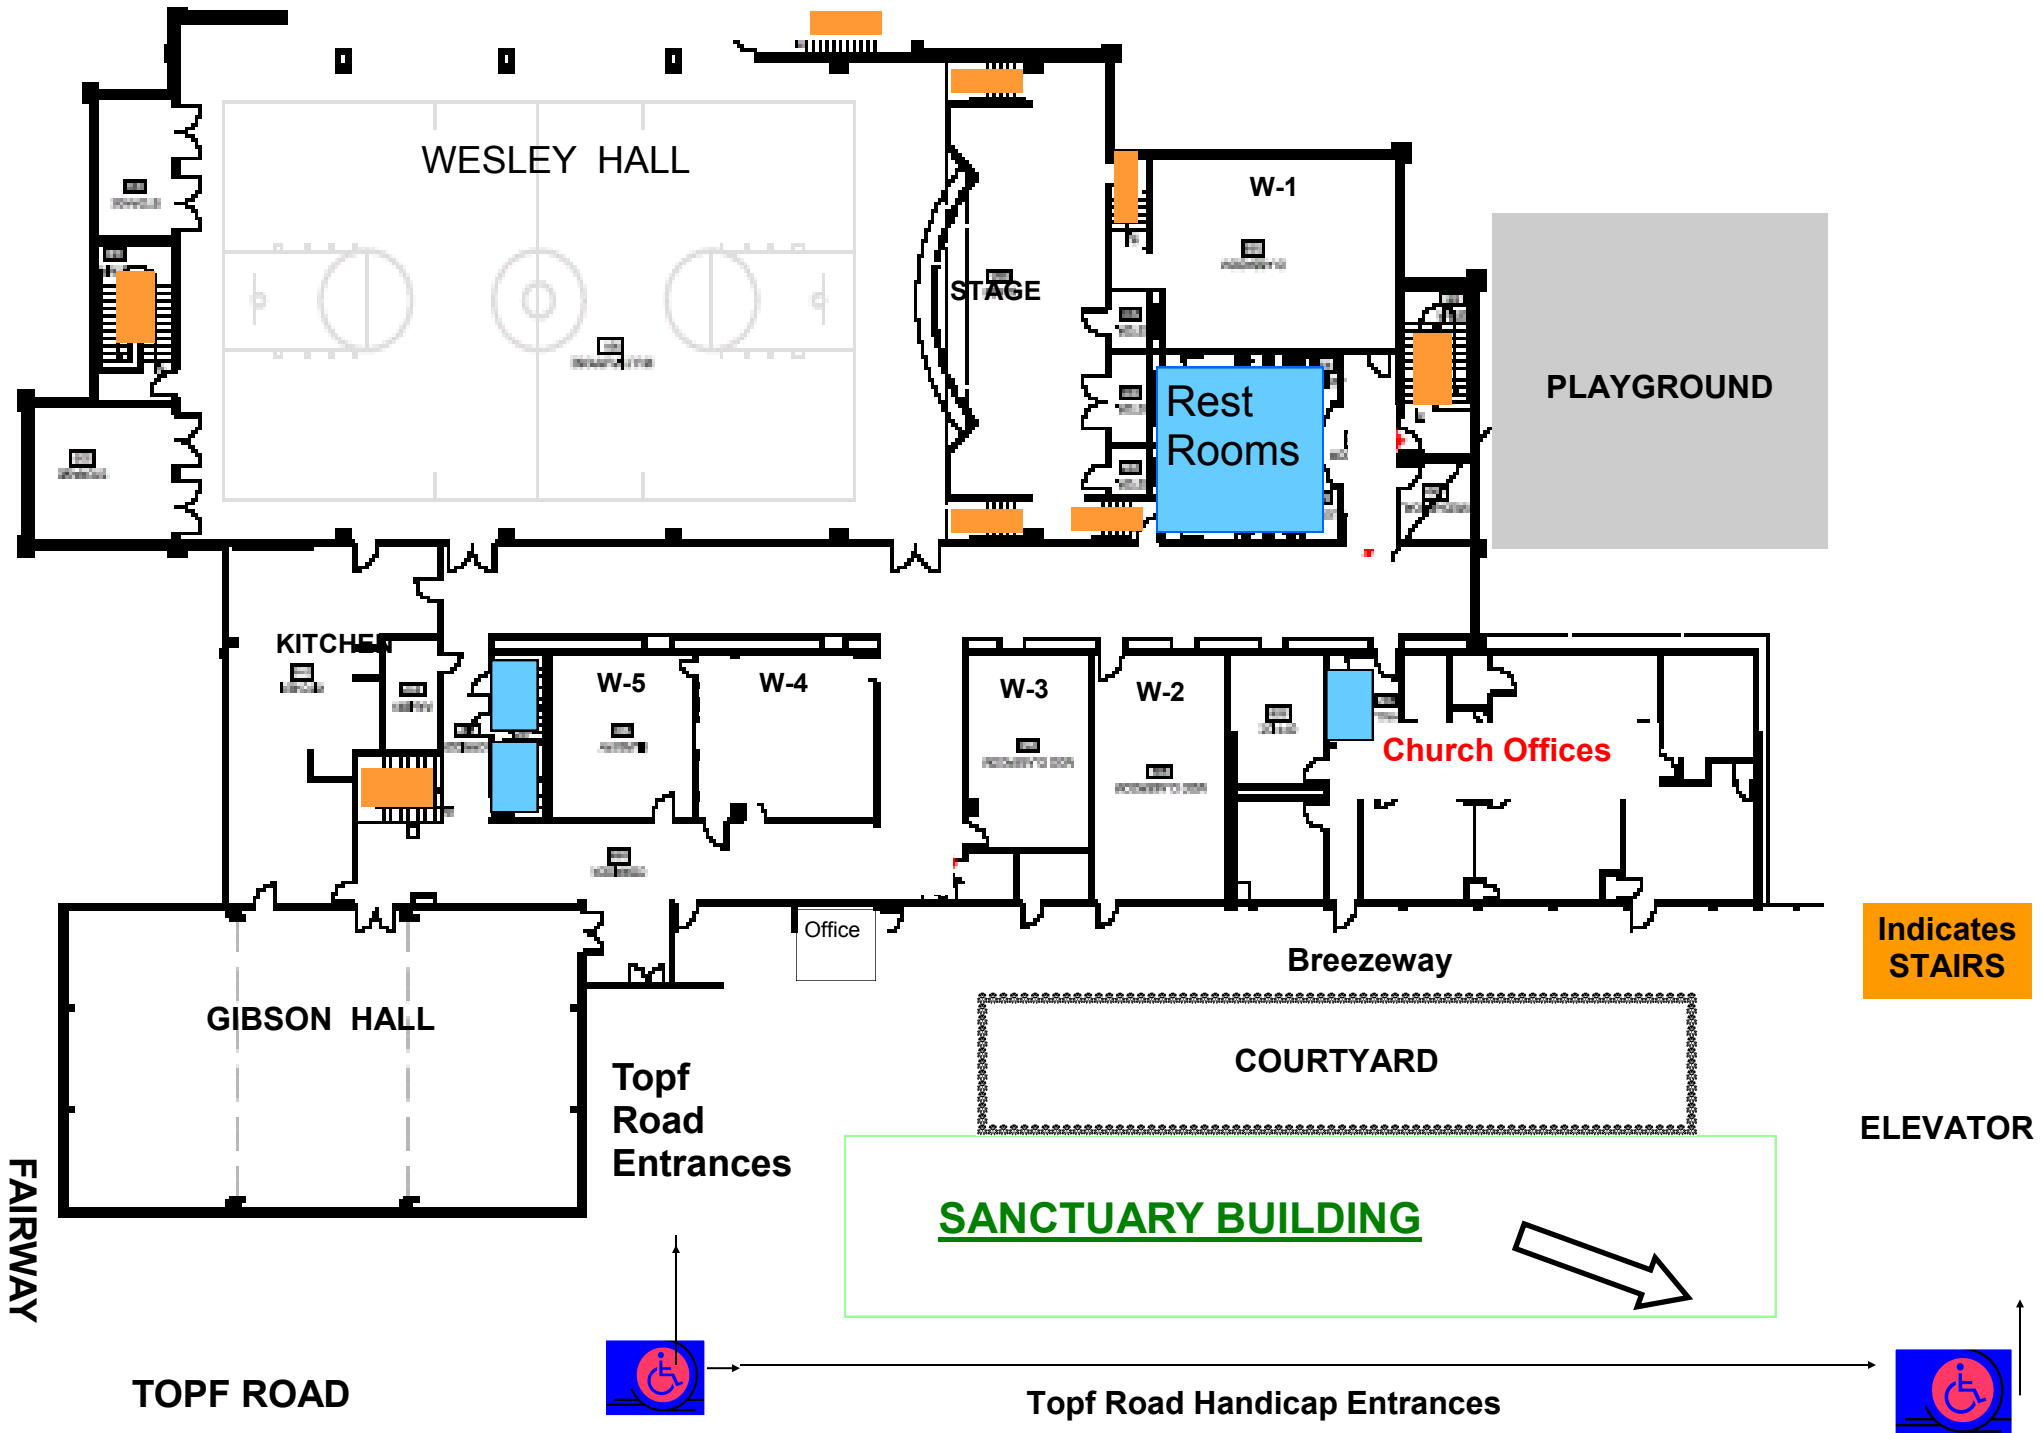

CHRISTIAN LIFE CENTER — UPPER LEVEL

CHRISTIAN LIFE CENTER — LOWER LEVEL

Fairway

Topf Road

SANCTUARY BUILDING—LOWER LEVEL

These rooms are located in the basement of the Sanctuary Building.
They are accessed by stairs from the Breezeway Entrance
or by an elevator from a Topf Road entrance.

Indicates
STAIRS

RESTROOMS

FAIRWAY

Topf Road