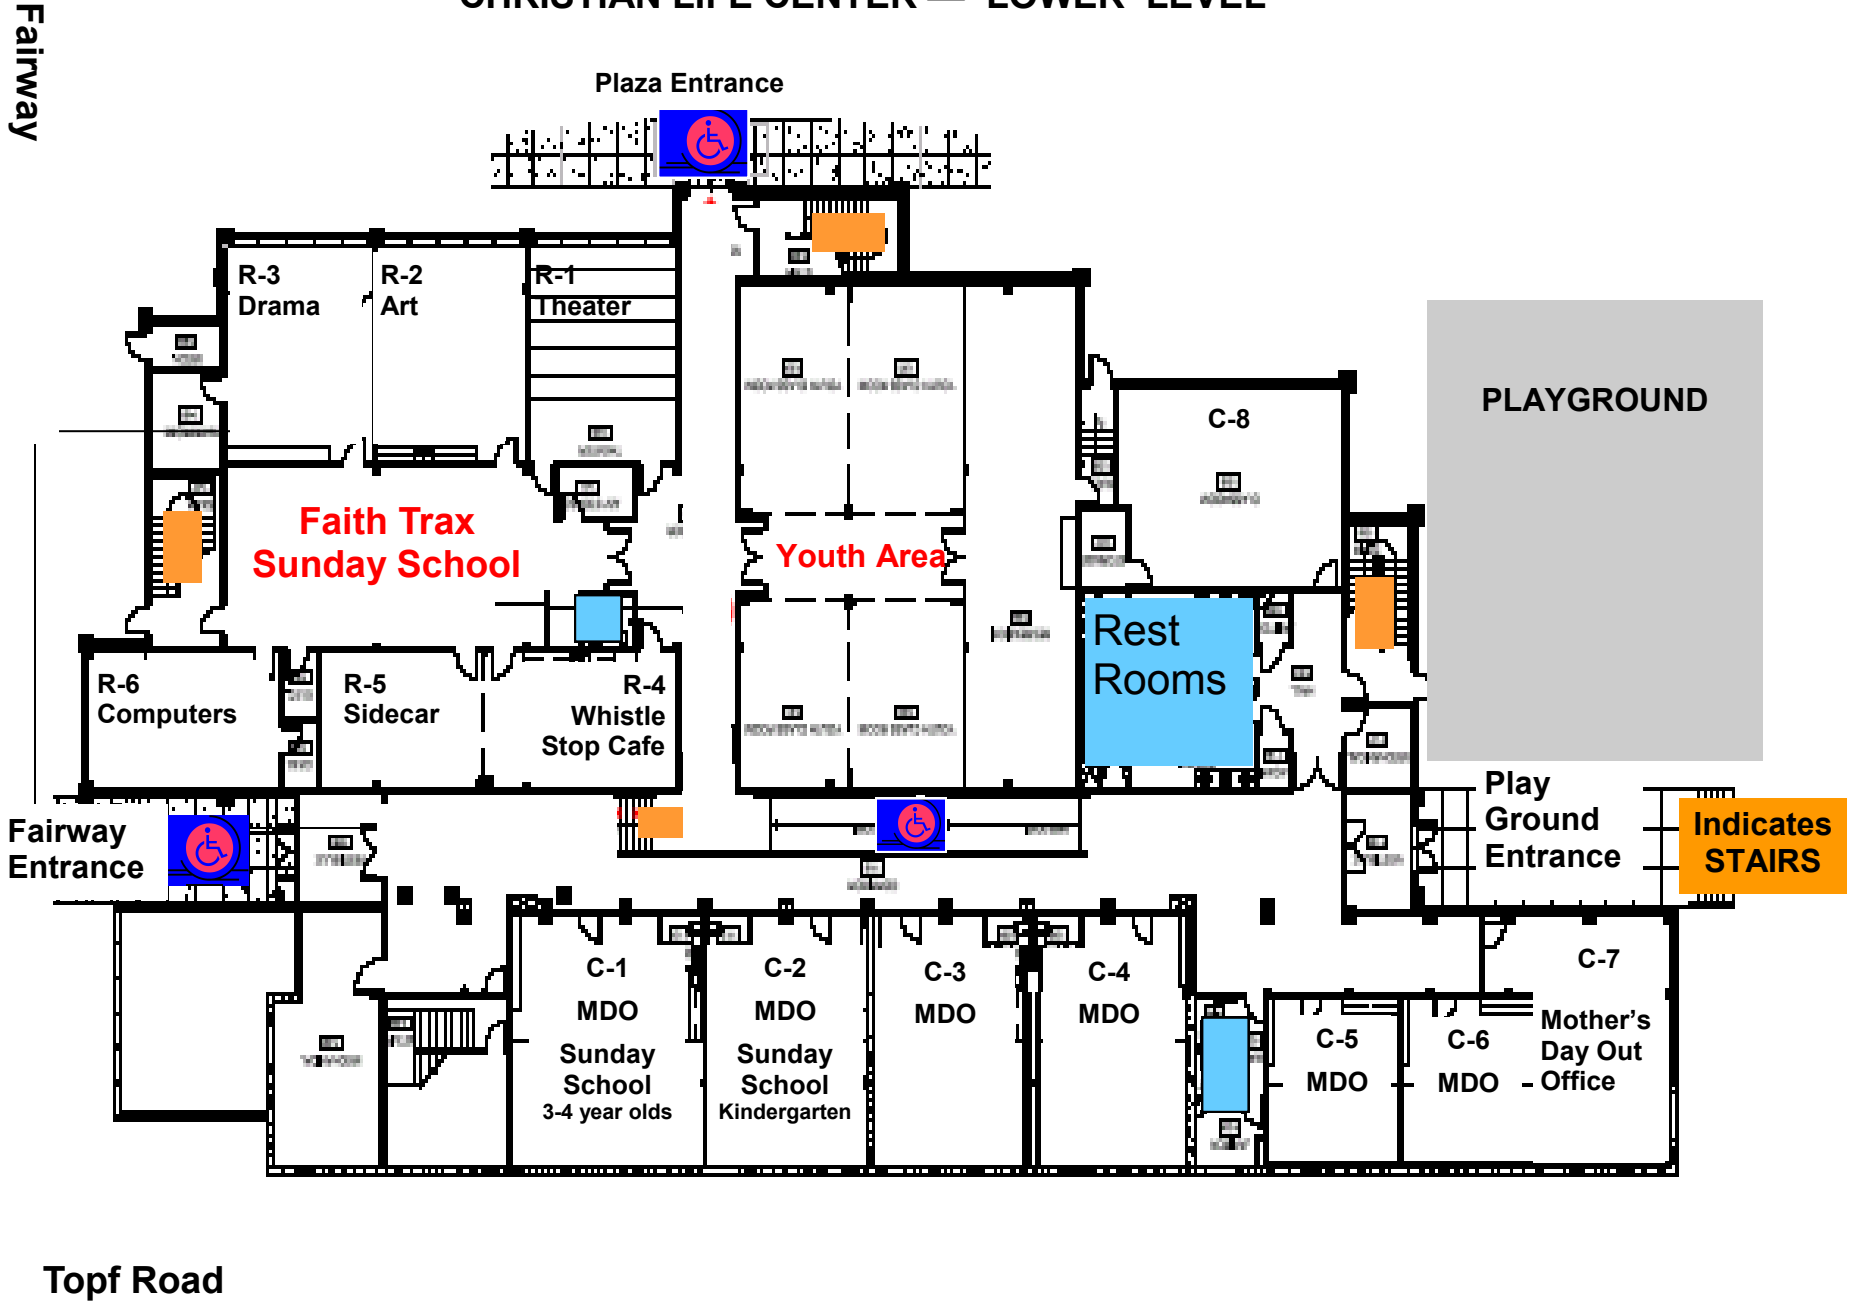

CHRISTIAN LIFE CENTER — UPPER LEVEL

CHRISTIAN LIFE CENTER — LOWER LEVEL

Fairway

Topf Road

SANCTUARY BUILDING—LOWER LEVEL

These rooms are located in the basement of the Sanctuary Building.
They are accessed by stairs from the Breezeway Entrance
or by an elevator from a Topf Road entrance.